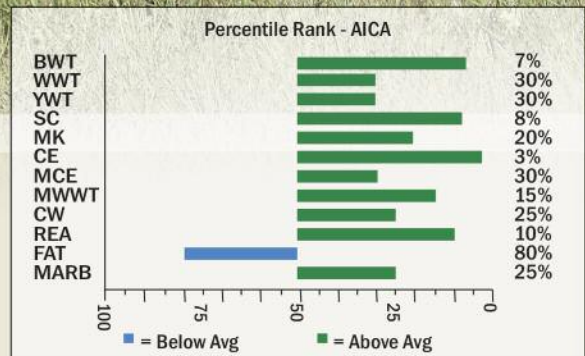

Dam: LT Athena 1247